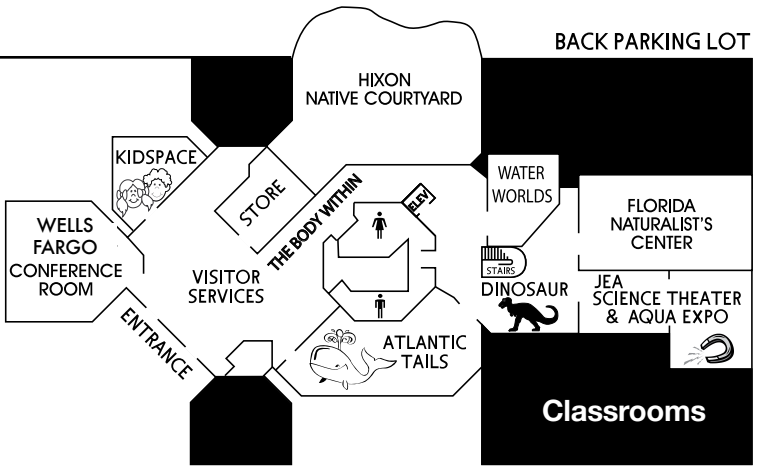

Schedule Notes

- ❖ Limit of 40 people; admittance is on a first-come, first-served basis.
- ☆ Limit of 100 people; admittance is on a first-come, first-served basis.
- * Tickets are \$5 for non-members, \$2.50 for members.

**JEA Science Theater & Aqua Expo • Florida Naturalist's Center • The Body Within
Atlantic Tails • Hixon Native Plant Courtyard • Water Worlds • The MOSH Store
Guest Relations • Kidspace • Wells Fargo Conference Room**